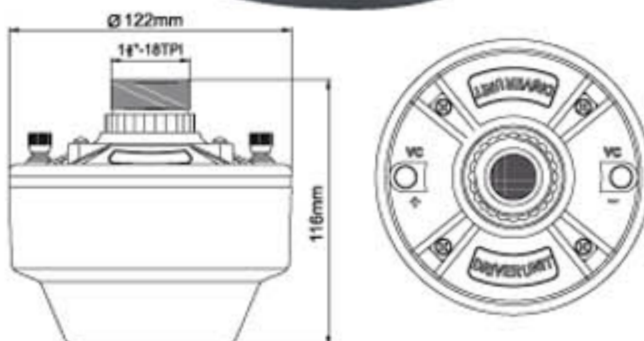

**35 W**

Technical data	HD35
Load rating	35W
Frequency range	300Hz-4KHz
SPL(@1W/m)	102 dB
Dimension Ø×H(mm)	Ø106×105mm
Material,Colour	Aluminium , grey

**60 W**

Technical data	HD60
Load rating	60 W
Frequency range	300Hz-4KHz
SPL(@1W/m)	105 dB
Dimension Ø×H(mm)	Ø113×108mm
Material,Colour	Aluminium , grey

**60 W**

Technical data	HD60B
Load rating	60 W
Frequency range	300Hz-4KHz
SPL(@1W/m)	108 dB
Dimension Ø×H(mm)	Ø113×108mm
Material,Colour	Aluminium , grey

**100 W**

Technical data	HD100
Load rating	100W
Frequency range	300Hz-4KHz
SPL(@1W/m)	105 dB
Dimension Ø×H(mm)	Ø122×116mm
Material,Colour	Aluminium , grey

**100 W**

Technical data	HD100B
Load rating	100 W
Frequency range	300Hz-4KHz
SPL(@1W/m)	105 dB
Dimension Ø×H(mm)	Ø127×119mm
Material,Colour	Aluminium , grey

**75 W**

Technical data	HD75W
Load rating	75W
Frequency range	300Hz-4KHz
SPL(@1W/m)	105 dB
Dimension Ø×H(mm)	Ø127×94mm
Material,Colour	Aluminium ,black