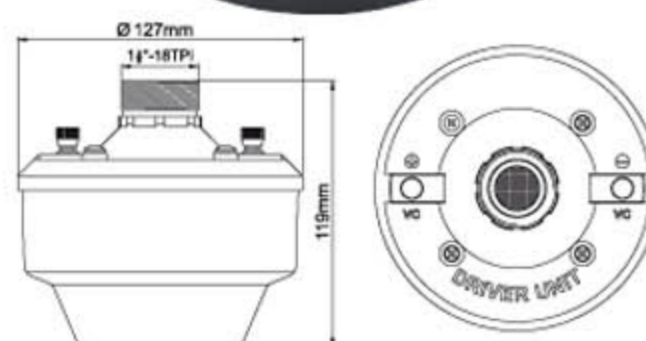

**35 W**

Technical data	HD35
Load rating	35W
Frequency range	300Hz-4KHz
SPL(@1W/m)	102 dB
Dimension Ø×H(mm)	Ø106×105mm
Material,Colour	Aluminium , grey

**60 W**

Technical data	HD60
Load rating	60 W
Frequency range	300Hz-4KHz
SPL(@1W/m)	105 dB
Dimension Ø×H(mm)	Ø113×108mm
Material,Colour	Aluminium , grey

**60 W**

Technical data	HD60B
Load rating	60 W
Frequency range	300Hz-4KHz
SPL(@1W/m)	108 dB
Dimension Ø×H(mm)	Ø113×108mm
Material,Colour	Aluminium , grey

**100 W**

Technical data	HD100
Load rating	100W
Frequency range	300Hz-4KHz
SPL(@1W/m)	105 dB
Dimension Ø×H(mm)	Ø122×116mm
Material,Colour	Aluminium , grey

**100 W**

Technical data	HD100B
Load rating	100 W
Frequency range	300Hz-4KHz
SPL(@1W/m)	105 dB
Dimension Ø×H(mm)	Ø127×119mm
Material,Colour	Aluminium , grey

**75 W**

Technical data	HD75W
Load rating	75W
Frequency range	300Hz-4KHz
SPL(@1W/m)	105 dB
Dimension Ø×H(mm)	Ø127×94mm
Material,Colour	Aluminium ,black