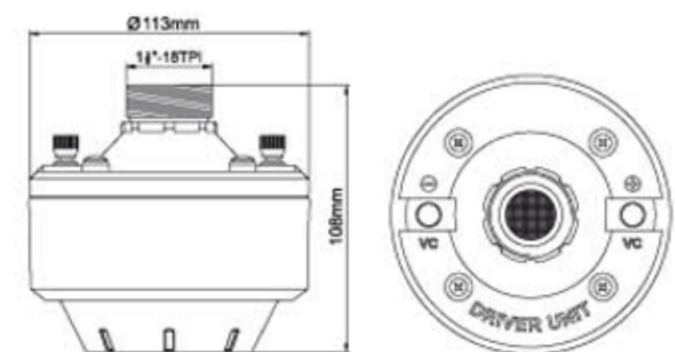

**35 W**

Technical data	HD35
Load rating	35W
Frequency range	300Hz-4KHz
SPL(@1W/m)	102 dB
Dimension Ø×H(mm)	Ø106×105mm
Material,Colour	Aluminium , grey

**60 W**

Technical data	HD60
Load rating	60 W
Frequency range	300Hz-4KHz
SPL(@1W/m)	105 dB
Dimension Ø×H(mm)	Ø113×108mm
Material,Colour	Aluminium , grey

**60 W**

Technical data	HD60B
Load rating	60 W
Frequency range	300Hz-4KHz
SPL(@1W/m)	108 dB
Dimension Ø×H(mm)	Ø113×108mm
Material,Colour	Aluminium , grey

**100 W**

Technical data	HD100
Load rating	100W
Frequency range	300Hz-4KHz
SPL(@1W/m)	105 dB
Dimension Ø×H(mm)	Ø122×116mm
Material,Colour	Aluminium , grey

**100 W**

Technical data	HD100B
Load rating	100 W
Frequency range	300Hz-4KHz
SPL(@1W/m)	105 dB
Dimension Ø×H(mm)	Ø127×119mm
Material,Colour	Aluminium , grey

**75 W**

Technical data	HD75W
Load rating	75W
Frequency range	300Hz-4KHz
SPL(@1W/m)	105 dB
Dimension Ø×H(mm)	Ø127×94mm
Material,Colour	Aluminium ,black