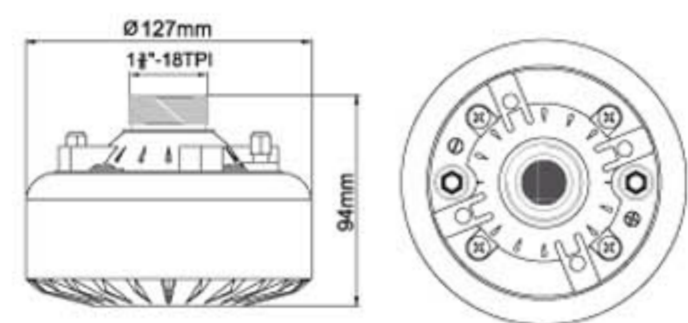

**35 W**

Technical data	HD35
Load rating	35W
Frequency range	300Hz-4KHz
SPL(@1W/m)	102 dB
Dimension Ø×H(mm)	Ø106×105mm
Material,Colour	Aluminium , grey

**60 W**

Technical data	HD60
Load rating	60 W
Frequency range	300Hz-4KHz
SPL(@1W/m)	105 dB
Dimension Ø×H(mm)	Ø113×108mm
Material,Colour	Aluminium , grey

**60 W**

Technical data	HD60B
Load rating	60 W
Frequency range	300Hz-4KHz
SPL(@1W/m)	108 dB
Dimension Ø×H(mm)	Ø113×108mm
Material,Colour	Aluminium , grey

**100 W**

Technical data	HD100
Load rating	100W
Frequency range	300Hz-4KHz
SPL(@1W/m)	105 dB
Dimension Ø×H(mm)	Ø122×116mm
Material,Colour	Aluminium , grey

**100 W**

Technical data	HD100B
Load rating	100 W
Frequency range	300Hz-4KHz
SPL(@1W/m)	105 dB
Dimension Ø×H(mm)	Ø127×119mm
Material,Colour	Aluminium , grey

**75 W**

Technical data	HD75W
Load rating	75W
Frequency range	300Hz-4KHz
SPL(@1W/m)	105 dB
Dimension Ø×H(mm)	Ø127×94mm
Material,Colour	Aluminium ,black