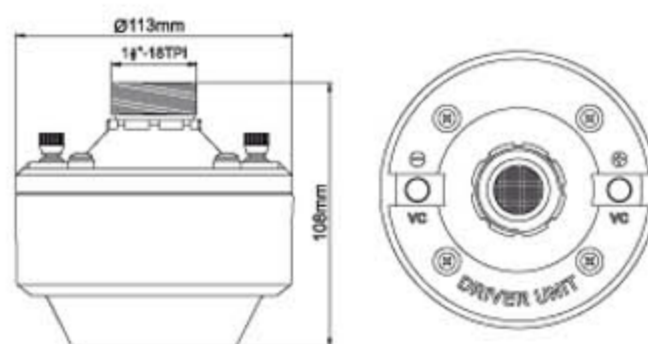

**35 W**

Technical data	HD35
Load rating	35W
Frequency range	300Hz-4KHz
SPL(@1W/m)	102 dB
Dimension Ø×H(mm)	Ø106×105mm
Material,Colour	Aluminium , grey

**60 W**

Technical data	HD60
Load rating	60 W
Frequency range	300Hz-4KHz
SPL(@1W/m)	105 dB
Dimension Ø×H(mm)	Ø113×108mm
Material,Colour	Aluminium , grey

**60 W**

Technical data	HD60B
Load rating	60 W
Frequency range	300Hz-4KHz
SPL(@1W/m)	108 dB
Dimension Ø×H(mm)	Ø113×108mm
Material,Colour	Aluminium , grey

**100 W**

Technical data	HD100
Load rating	100W
Frequency range	300Hz-4KHz
SPL(@1W/m)	105 dB
Dimension Ø×H(mm)	Ø122×116mm
Material,Colour	Aluminium , grey

**100 W**

Technical data	HD100B
Load rating	100 W
Frequency range	300Hz-4KHz
SPL(@1W/m)	105 dB
Dimension Ø×H(mm)	Ø127×119mm
Material,Colour	Aluminium , grey

**75 W**

Technical data	HD75W
Load rating	75W
Frequency range	300Hz-4KHz
SPL(@1W/m)	105 dB
Dimension Ø×H(mm)	Ø127×94mm
Material,Colour	Aluminium ,black