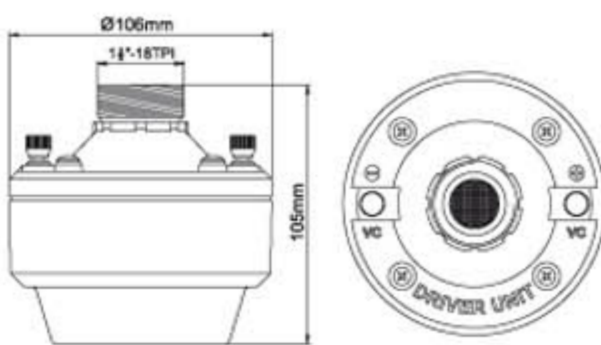

**35 W**

Technical data	HD35
Load rating	35W
Frequency range	300Hz-4KHz
SPL(@1W/m)	102 dB
Dimension Ø×H(mm)	Ø106×105mm
Material,Colour	Aluminium , grey

**60 W**

Technical data	HD60
Load rating	60 W
Frequency range	300Hz-4KHz
SPL(@1W/m)	105 dB
Dimension Ø×H(mm)	Ø113×108mm
Material,Colour	Aluminium , grey

**60 W**

Technical data	HD60B
Load rating	60 W
Frequency range	300Hz-4KHz
SPL(@1W/m)	108 dB
Dimension Ø×H(mm)	Ø113×108mm
Material,Colour	Aluminium , grey

**100 W**

Technical data	HD100
Load rating	100W
Frequency range	300Hz-4KHz
SPL(@1W/m)	105 dB
Dimension Ø×H(mm)	Ø122×116mm
Material,Colour	Aluminium , grey

**100 W**

Technical data	HD100B
Load rating	100 W
Frequency range	300Hz-4KHz
SPL(@1W/m)	105 dB
Dimension Ø×H(mm)	Ø127×119mm
Material,Colour	Aluminium , grey

**75 W**

Technical data	HD75W
Load rating	75W
Frequency range	300Hz-4KHz
SPL(@1W/m)	105 dB
Dimension Ø×H(mm)	Ø127×94mm
Material,Colour	Aluminium ,black