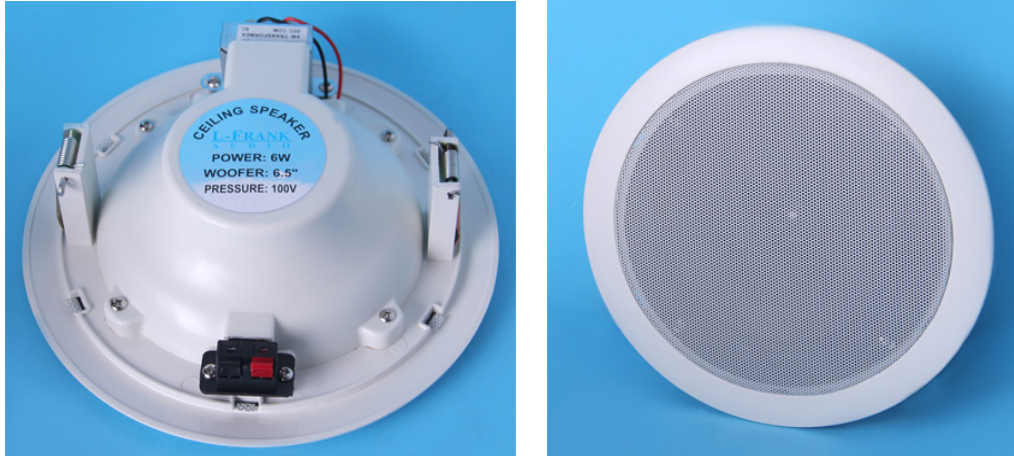

CEILING SPEAKER 6.5" L-FRANK

Model:HSR127T

Technical Data:

Technical Data	HSR127T
Rated Power	6W
Input Voltage	100V
SPL(@1W/m)	91dB
Frequency Range	90-16KHz
Woofer	Ø 6.5"
Speaker	Ø 158mm
Installation Hole	Ø 193mm
External Dimension	Ø 230x75mm